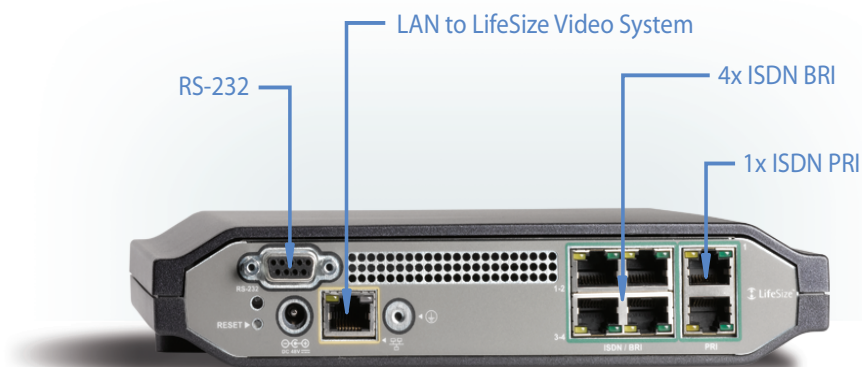

*Exceptions are LifeSize® Passport™ and LifeSize® Passport Connect™

AMERICAS:

LifeSize
1601 S. MoPac Expressway
Suite 100
Austin, Texas 78746 USA

+1 512 347 9300
Toll Free US +1 877 543 3749
E-mail info@lifesize.com
www.lifesize.com

EMEA:

LifeSize Regional Office
+49 89 20 70 76 0 (Germany)
Toll Free Europe 00 8000 999 09 799

APAC:

LifeSize Regional Office
+65 6303 8370 (Singapore)