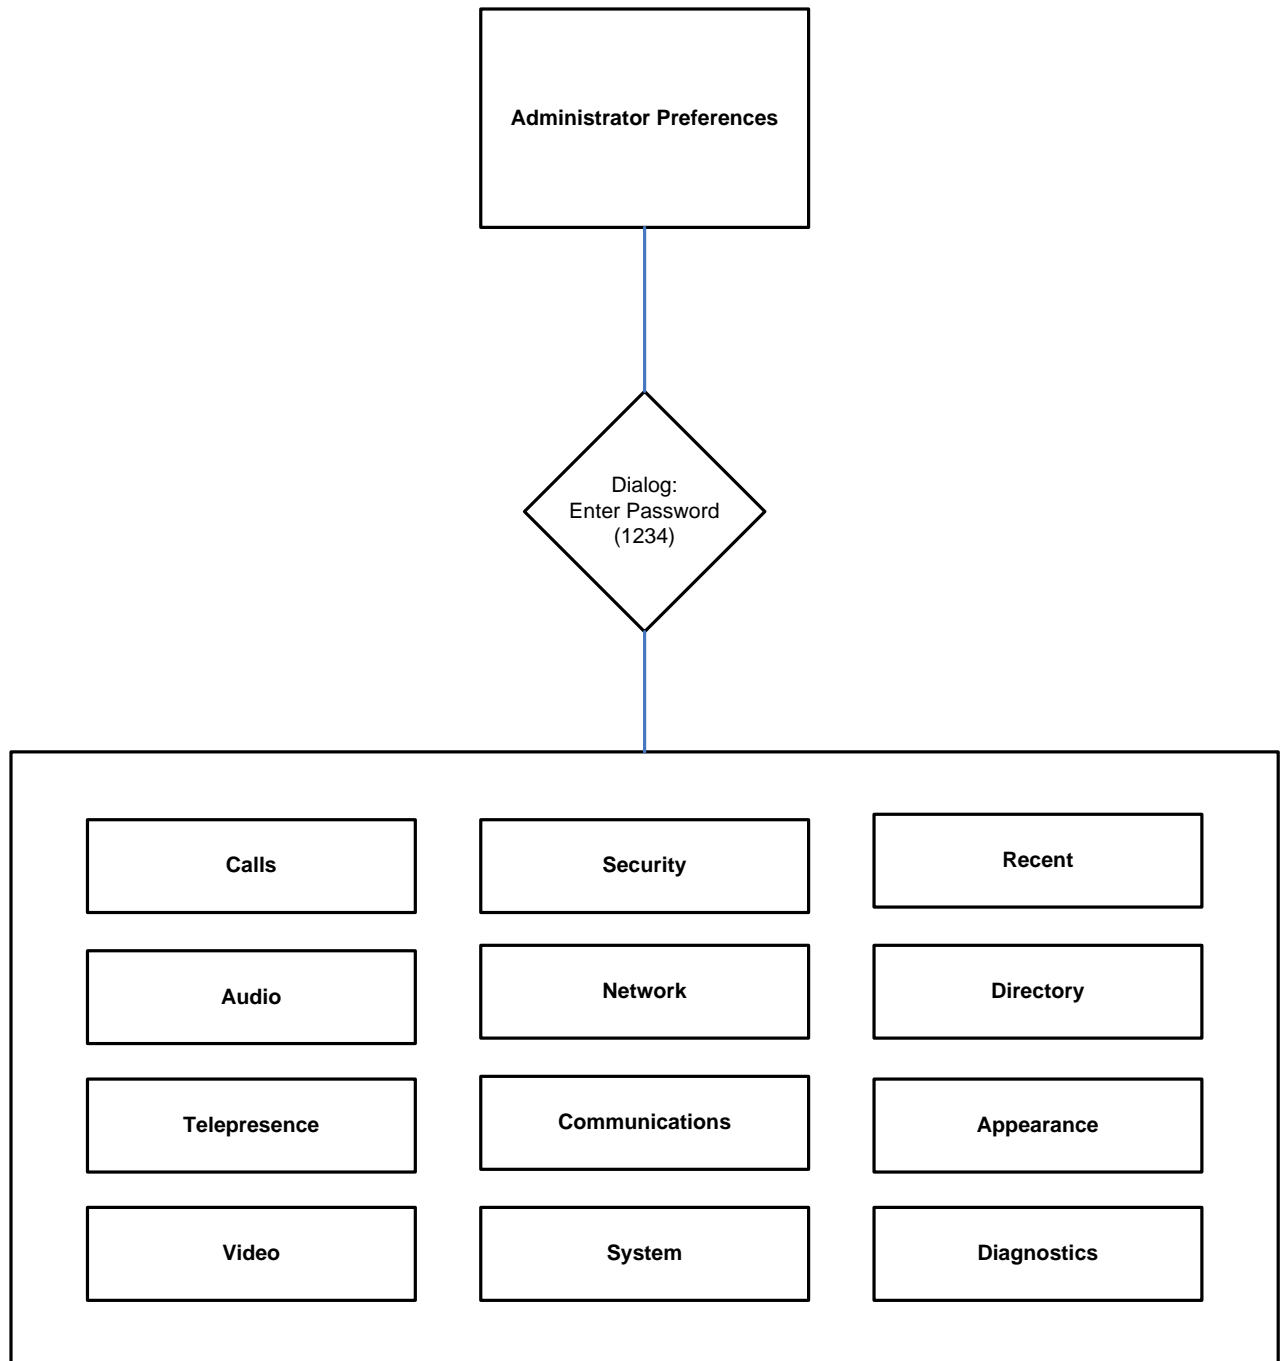

LifeSize® Passport™ Configuration Preferences Version 4.7

This document presents a visual depiction of the preferences users and administrators can set to configure LifeSize Passport using software release v4.7.

These diagrams represent the organizational flow of these preferences as they appear in the user interface. The default value for each preference is listed in parenthesis, where applicable.

- Audio Codec Order:**
1. AAC-LC
 2. Polycom® Siren14™ (48 kb/s)
 3. Polycom® Siren14™ (32 kb/s)
 4. Polycom® Siren14™ (24 kb/s)
 5. G.711 (A-Law)
 6. G.729
 7. G.728
 8. G.711 (μ-Law)
 9. G.722