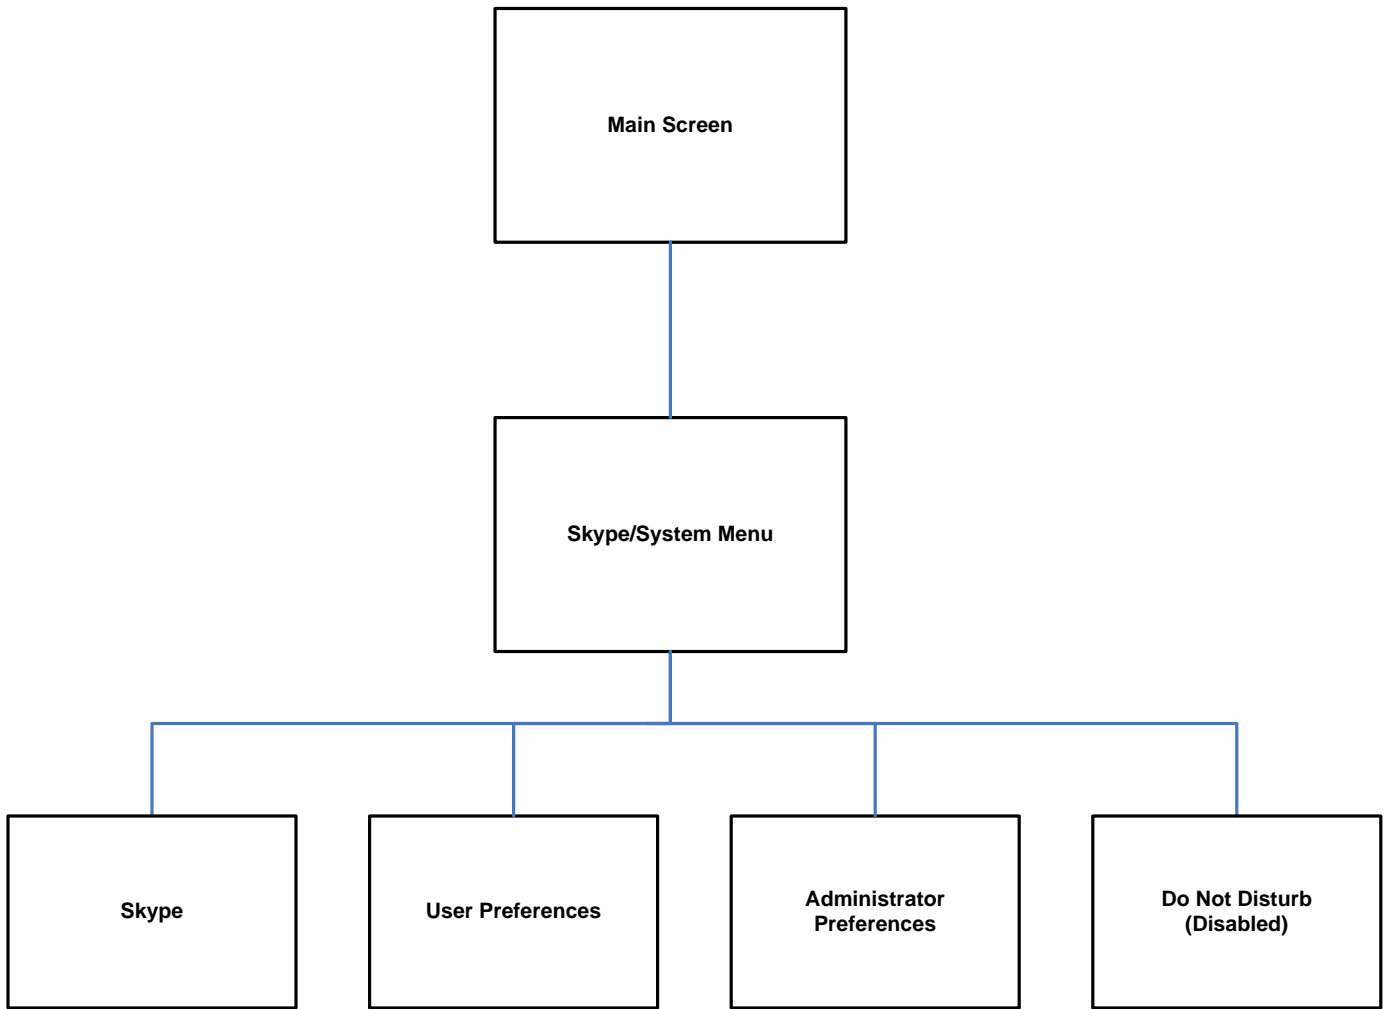

LifeSize® Passport™ Configuration Preferences Version 4.7

This document presents a visual depiction of the preferences users and administrators can set to configure LifeSize Passport using software release v4.7.

These diagrams represent the organizational flow of these preferences as they appear in the user interface. The default value for each preference is listed in parenthesis, where applicable.

- Audio Codec Order:**
1. AAC-LC
 2. Polycom® Siren14™ (48 kb/s)
 3. Polycom® Siren14™ (32 kb/s)
 4. Polycom® Siren14™ (24 kb/s)
 5. G.711 (A-Law)
 6. G.729
 7. G.728
 8. G.711 (μ-Law)
 9. G.722