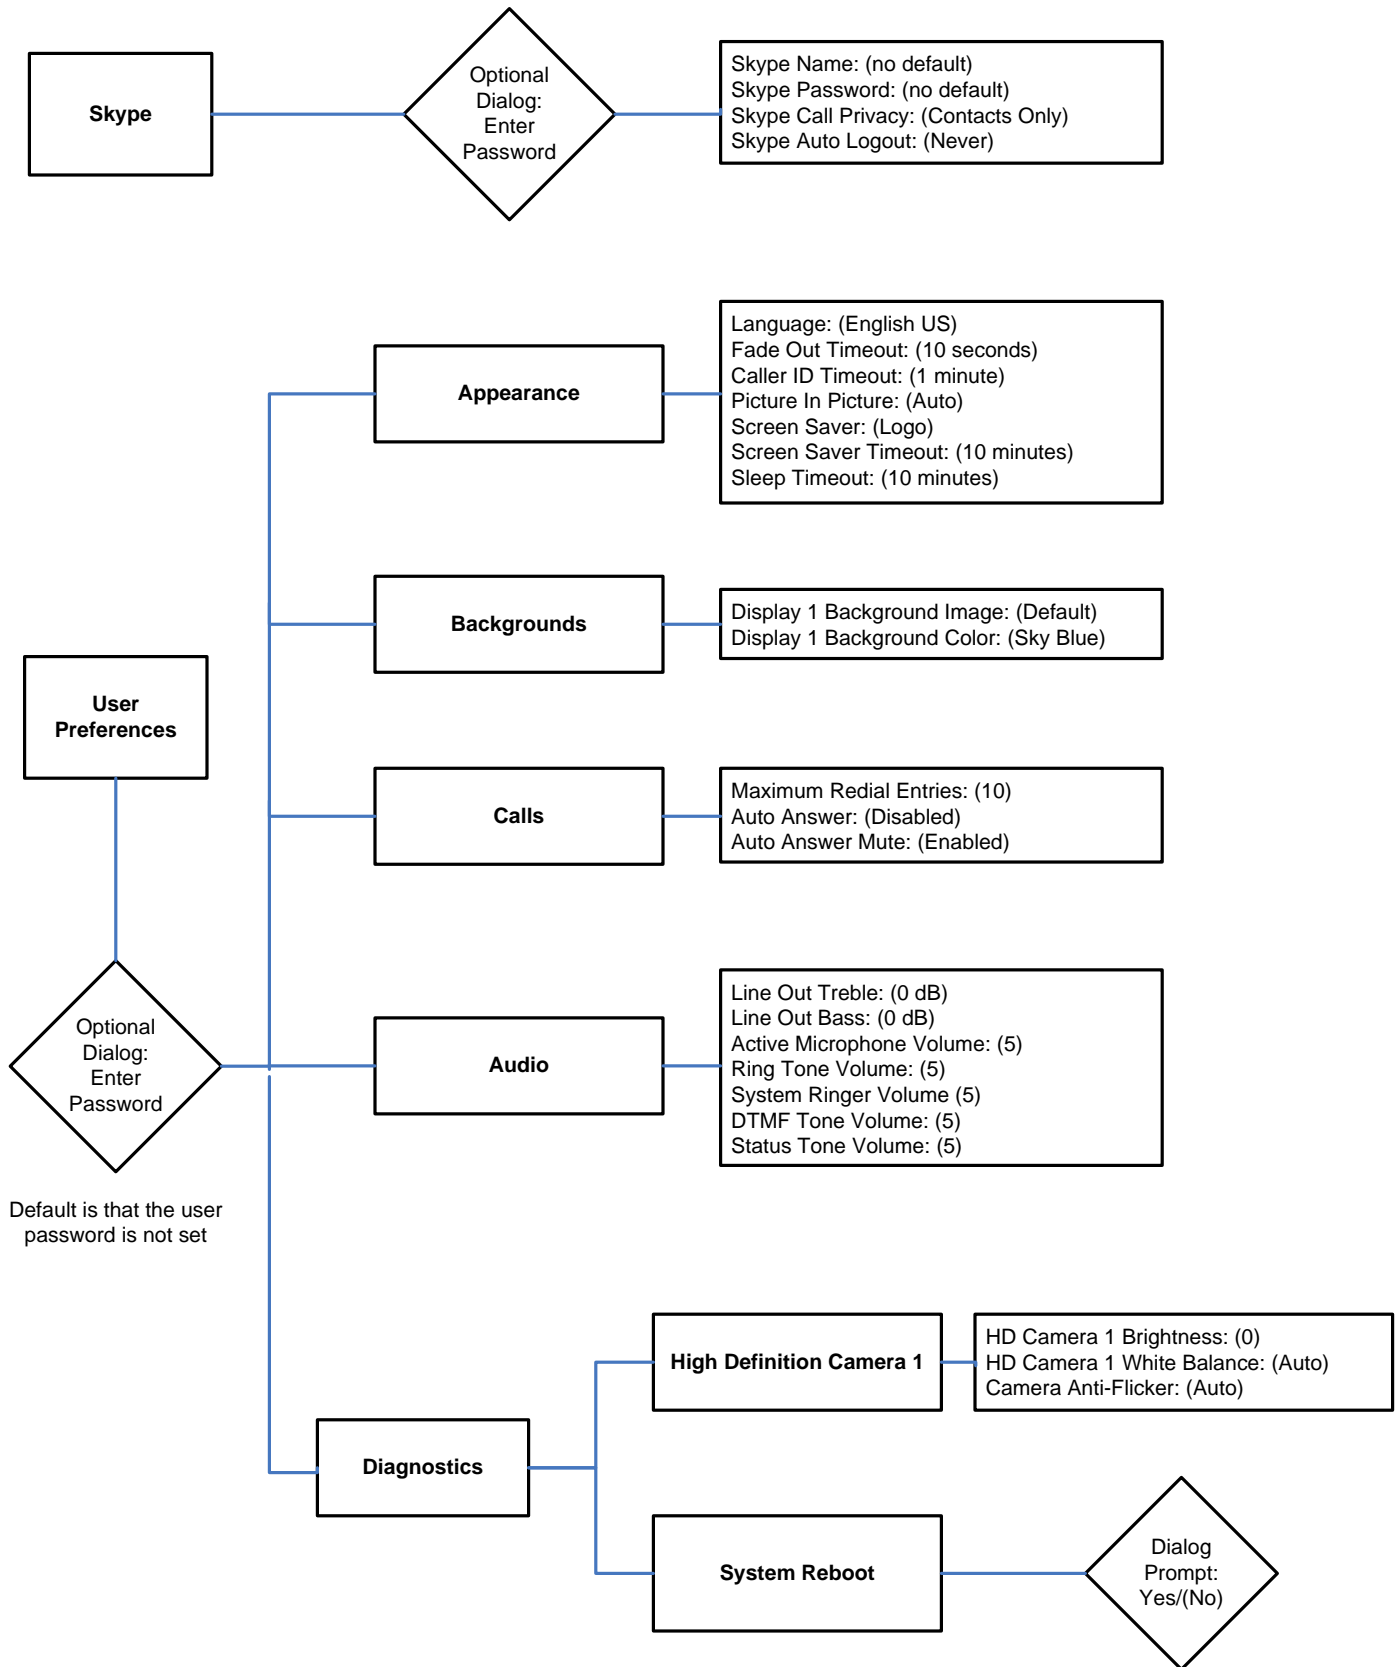

LifeSize® Passport™ Configuration Preferences Version 4.7

This document presents a visual depiction of the preferences users and administrators can set to configure LifeSize Passport using software release v4.7.

These diagrams represent the organizational flow of these preferences as they appear in the user interface. The default value for each preference is listed in parenthesis, where applicable.

- Audio Codec Order:**
1. AAC-LC
 2. Polycom® Siren14™ (48 kb/s)
 3. Polycom® Siren14™ (32 kb/s)
 4. Polycom® Siren14™ (24 kb/s)
 5. G.711 (A-Law)
 6. G.729
 7. G.728
 8. G.711 (μ-Law)
 9. G.722