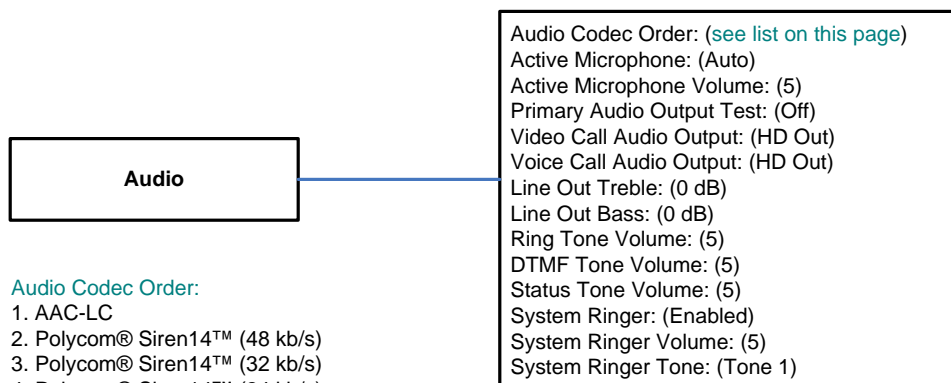

LifeSize® Passport™ Configuration Preferences Version 4.7

This document presents a visual depiction of the preferences users and administrators can set to configure LifeSize Passport using software release v4.7.

These diagrams represent the organizational flow of these preferences as they appear in the user interface. The default value for each preference is listed in parenthesis, where applicable.

- Audio Codec Order:**
1. AAC-LC
 2. Polycom® Siren14™ (48 kb/s)
 3. Polycom® Siren14™ (32 kb/s)
 4. Polycom® Siren14™ (24 kb/s)
 5. G.711 (A-Law)
 6. G.729
 7. G.728
 8. G.711 (μ-Law)
 9. G.722