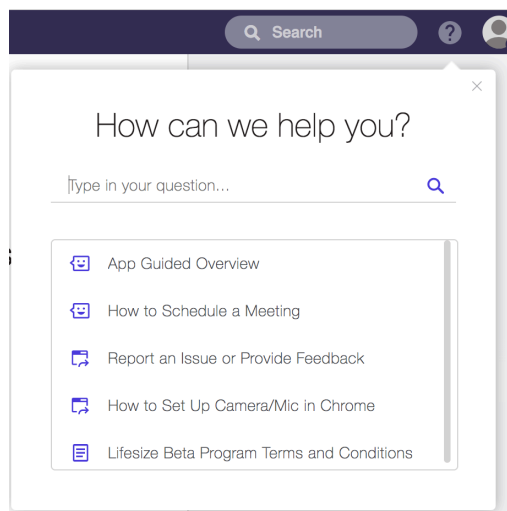

Lifesize App Beta

- Leave feedback in the in-product surveys as you are prompted to take them or find the link to the survey in the help menu shown above.
- Participate in feedback sessions

By using the beta version of Lifesize app, each user agrees to the [Lifesize Beta Test Terms and Conditions](#).

Thanks for your participation!

The Lifesize Product Team

Lifesize Confidential. Not for Distribution.

HEADQUARTERS

Austin, Texas, USA
+1 512 347 9300
Toll Free US +1 877 543 3749

APAC REGIONAL OFFICE

Singapore
+65 6631 2831

www.lifesize.com
E-mail: info@lifesize.com

© 2017 Lifesize, Inc. All rights reserved. Information contained in this document is subject to change without notice. Lifesize and the Lifesize logo are trademarks of Lifesize, Inc. and may be registered. All other trademarks are the property of their respective owners.

Open_Beta_Welcome_Letter_0817