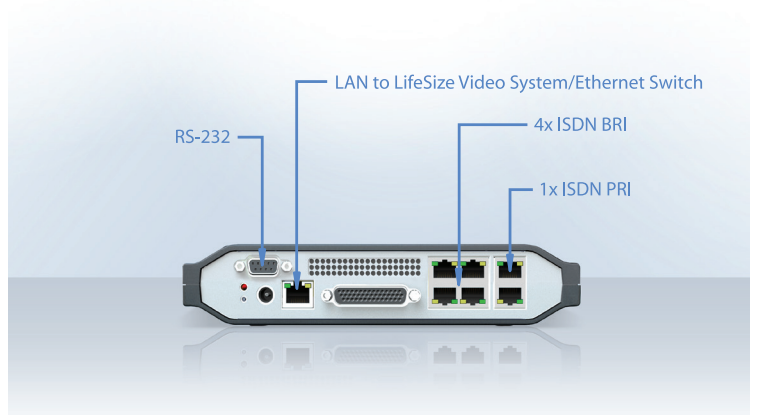

*Exception is LifeSize® Passport™

Headquarters
Austin, Texas, USA
+1 512 347 9300
Toll Free US +1 877 543 3749

EMEA Regional Office
Munich, Germany
+49 89 20 70 76 0
Toll Free Europe +00 8000 999 09 799

www.lifesize.com
E-mail info@lifesize.com

APAC Regional Office
Singapore
+65 6303 8370

Delivering the Ultimate Communication Experience

© 2013 Logitech. All rights reserved. Information contained in this document is subject to change without notice. LifeSize is the registered trademark or trademark of Logitech. All other trademarks are the property of their respective owners.

DS_Networker_A4_0713