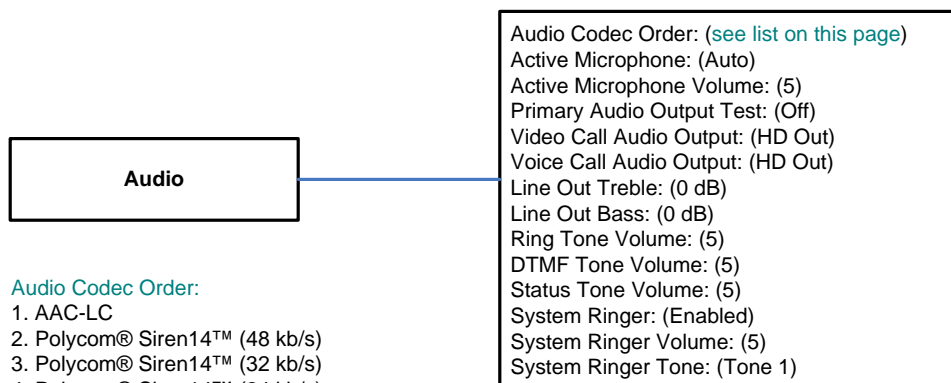

## **LifeSize® Passport™ Configuration Preferences Version 4.7**

This document presents a visual depiction of the preferences users and administrators can set to configure LifeSize Passport using software release v4.7.

These diagrams represent the organizational flow of these preferences as they appear in the user interface. The default value for each preference is listed in parenthesis, where applicable.

- Audio Codec Order:**
1. AAC-LC
  2. Polycom® Siren14™ (48 kb/s)
  3. Polycom® Siren14™ (32 kb/s)
  4. Polycom® Siren14™ (24 kb/s)
  5. G.711 (A-Law)
  6. G.729
  7. G.728
  8. G.711 (μ-Law)
  9. G.722