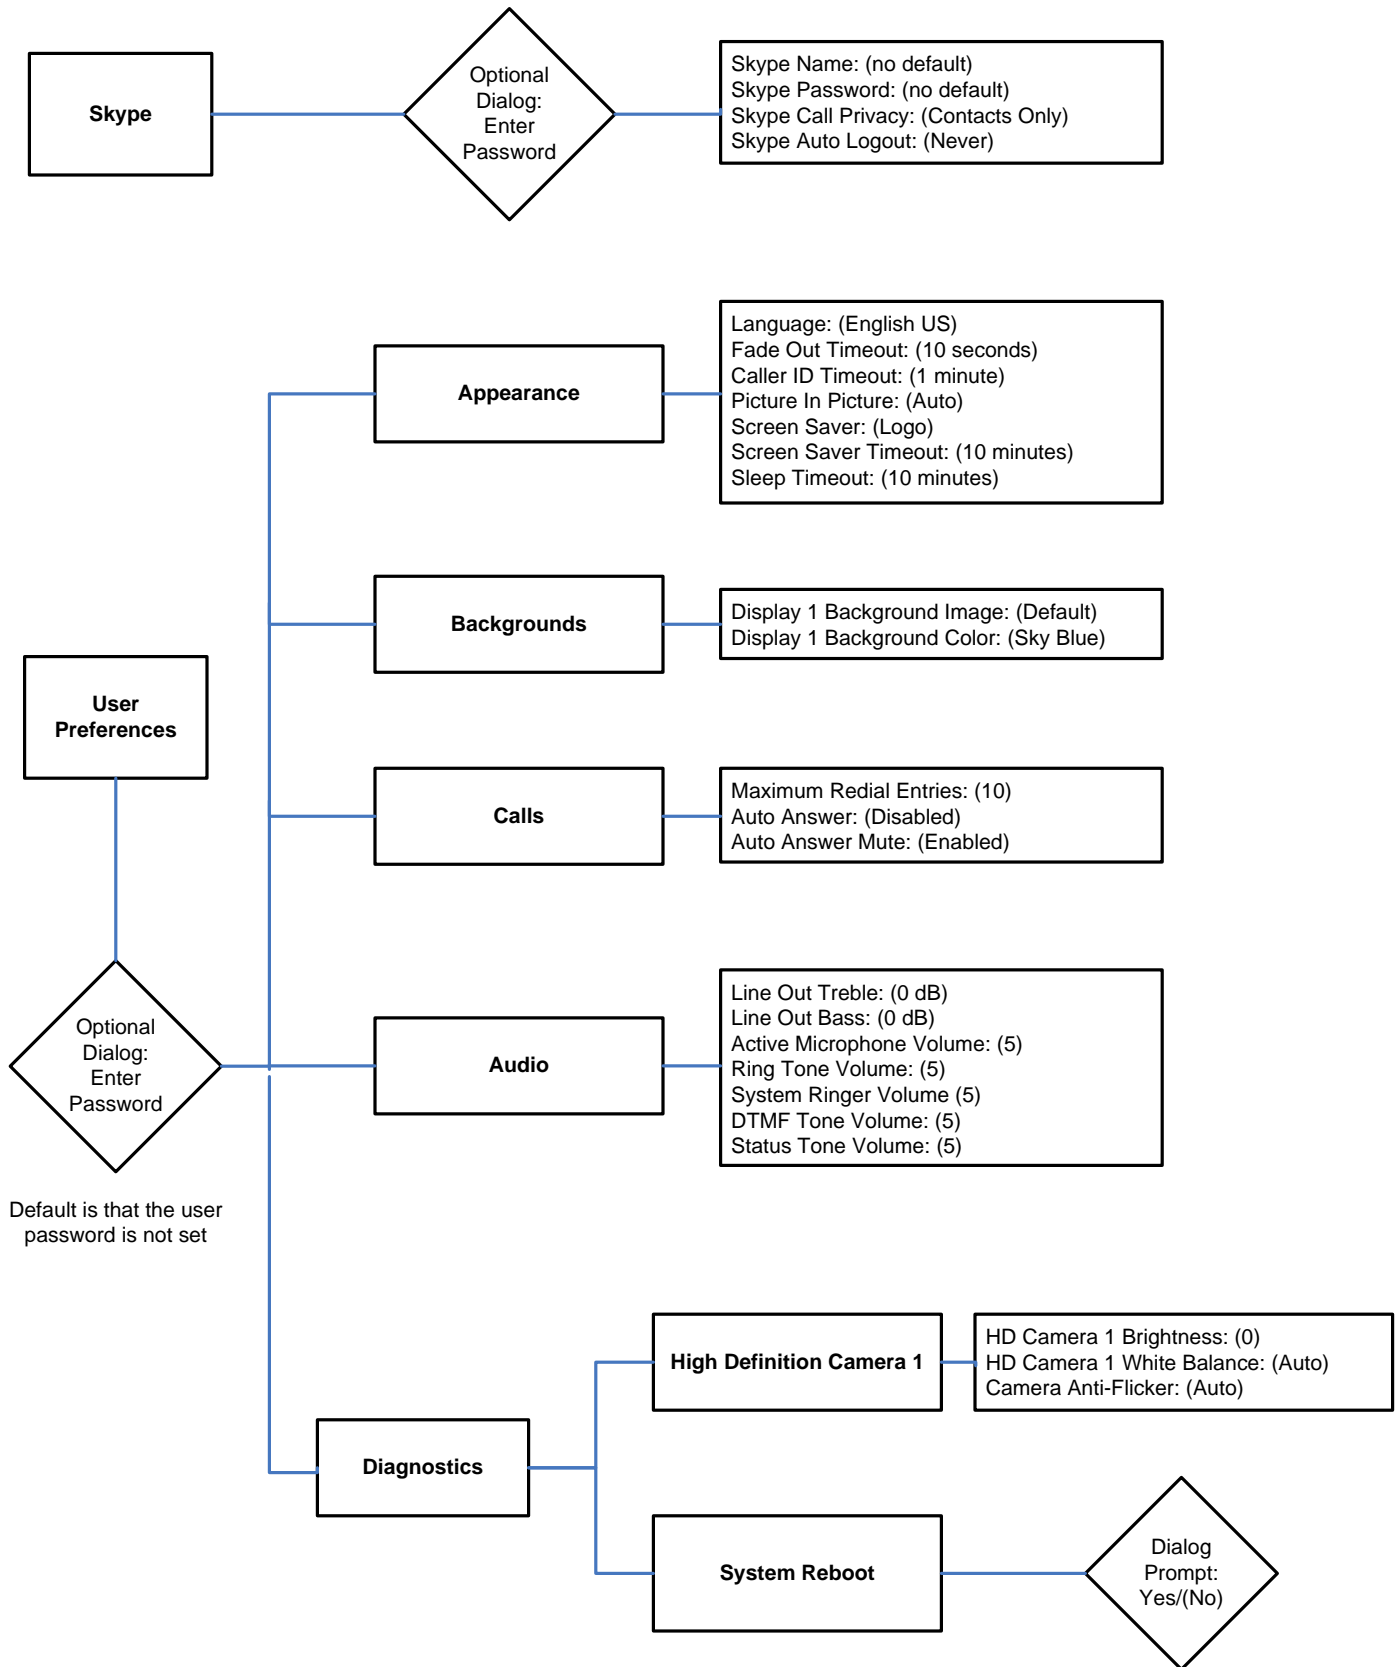

## **LifeSize® Passport™ Configuration Preferences Version 4.7**

This document presents a visual depiction of the preferences users and administrators can set to configure LifeSize Passport using software release v4.7.

These diagrams represent the organizational flow of these preferences as they appear in the user interface. The default value for each preference is listed in parenthesis, where applicable.

- Audio Codec Order:**
1. AAC-LC
  2. Polycom® Siren14™ (48 kb/s)
  3. Polycom® Siren14™ (32 kb/s)
  4. Polycom® Siren14™ (24 kb/s)
  5. G.711 (A-Law)
  6. G.729
  7. G.728
  8. G.711 (μ-Law)
  9. G.722