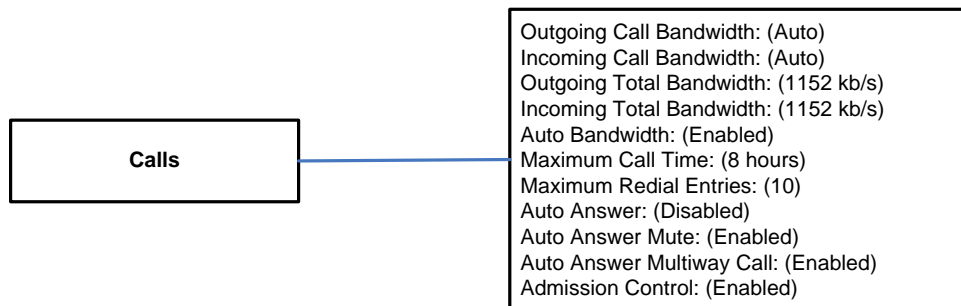

1. **Audio Codec Order:**
1. AAC-LC
  2. Polycom® Siren14™ (48 kb/s)
  3. Polycom® Siren14™ (32 kb/s)
  4. Polycom® Siren14™ (24 kb/s)
  5. G.711 (A-Law)
  6. G.729
  7. G.728
  8. G.711 (μ-Law)
  9. G.722