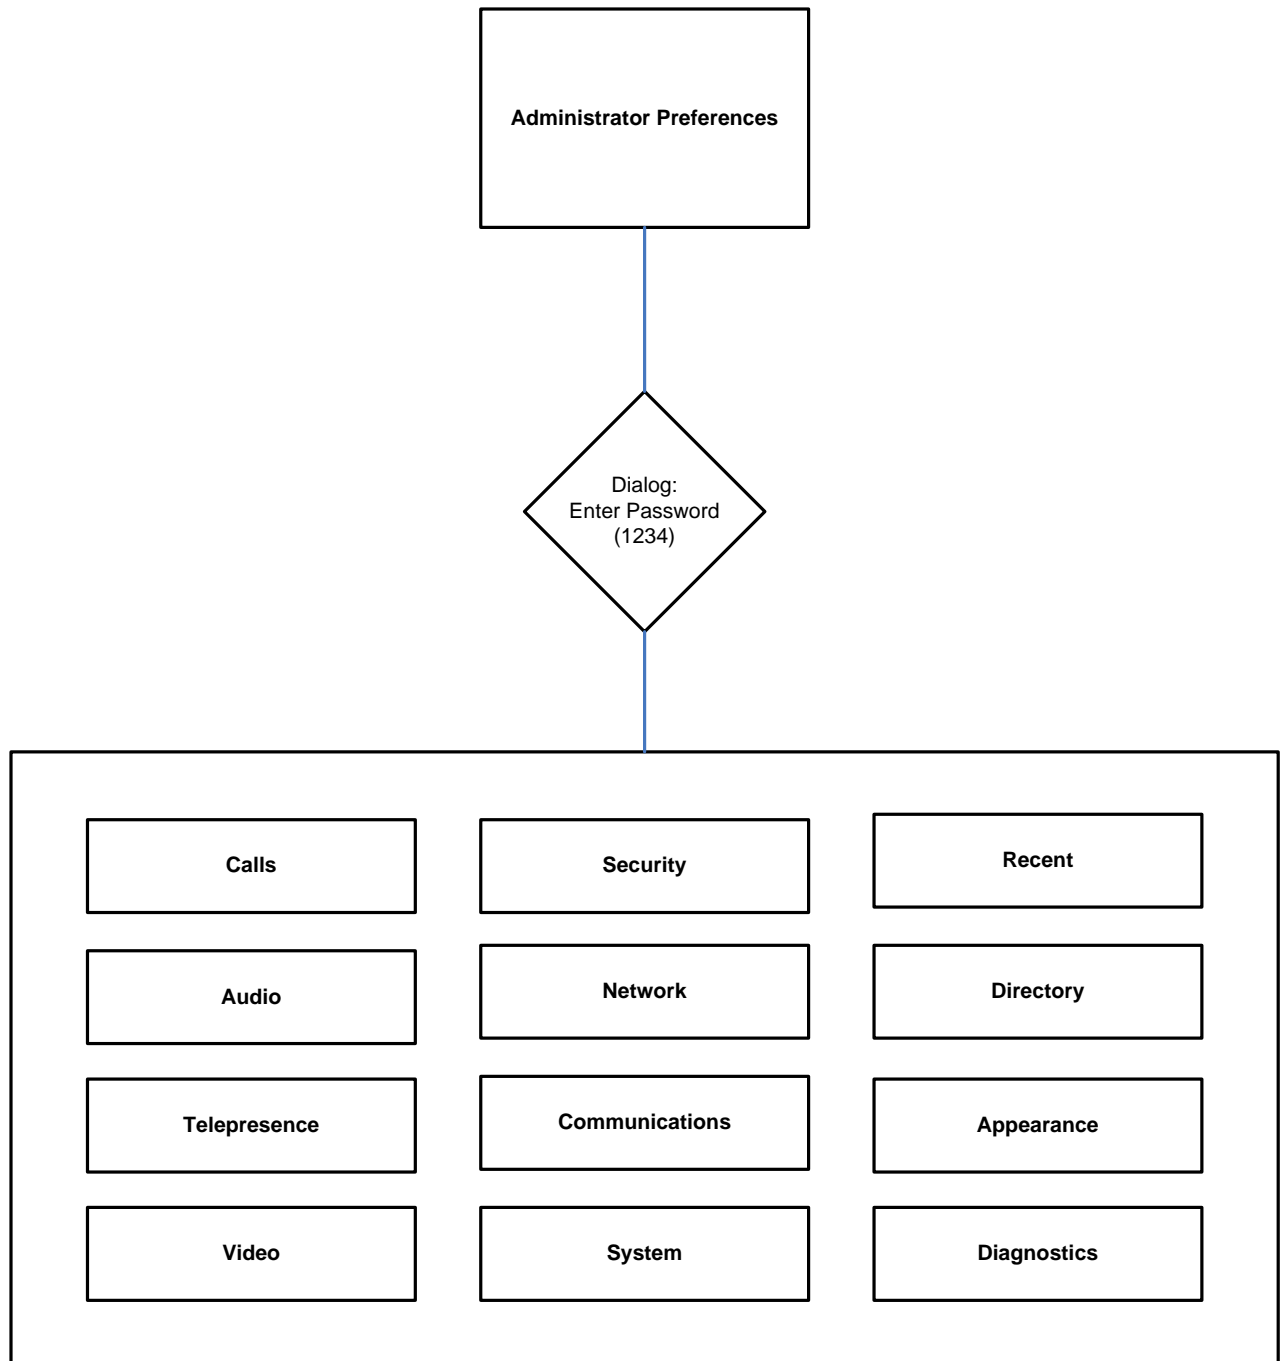

## **LifeSize® Passport™ Configuration Preferences Version 4.7**

This document presents a visual depiction of the preferences users and administrators can set to configure LifeSize Passport using software release v4.7.

These diagrams represent the organizational flow of these preferences as they appear in the user interface. The default value for each preference is listed in parenthesis, where applicable.

- Audio Codec Order:**
1. AAC-LC
  2. Polycom® Siren14™ (48 kb/s)
  3. Polycom® Siren14™ (32 kb/s)
  4. Polycom® Siren14™ (24 kb/s)
  5. G.711 (A-Law)
  6. G.729
  7. G.728
  8. G.711 (μ-Law)
  9. G.722