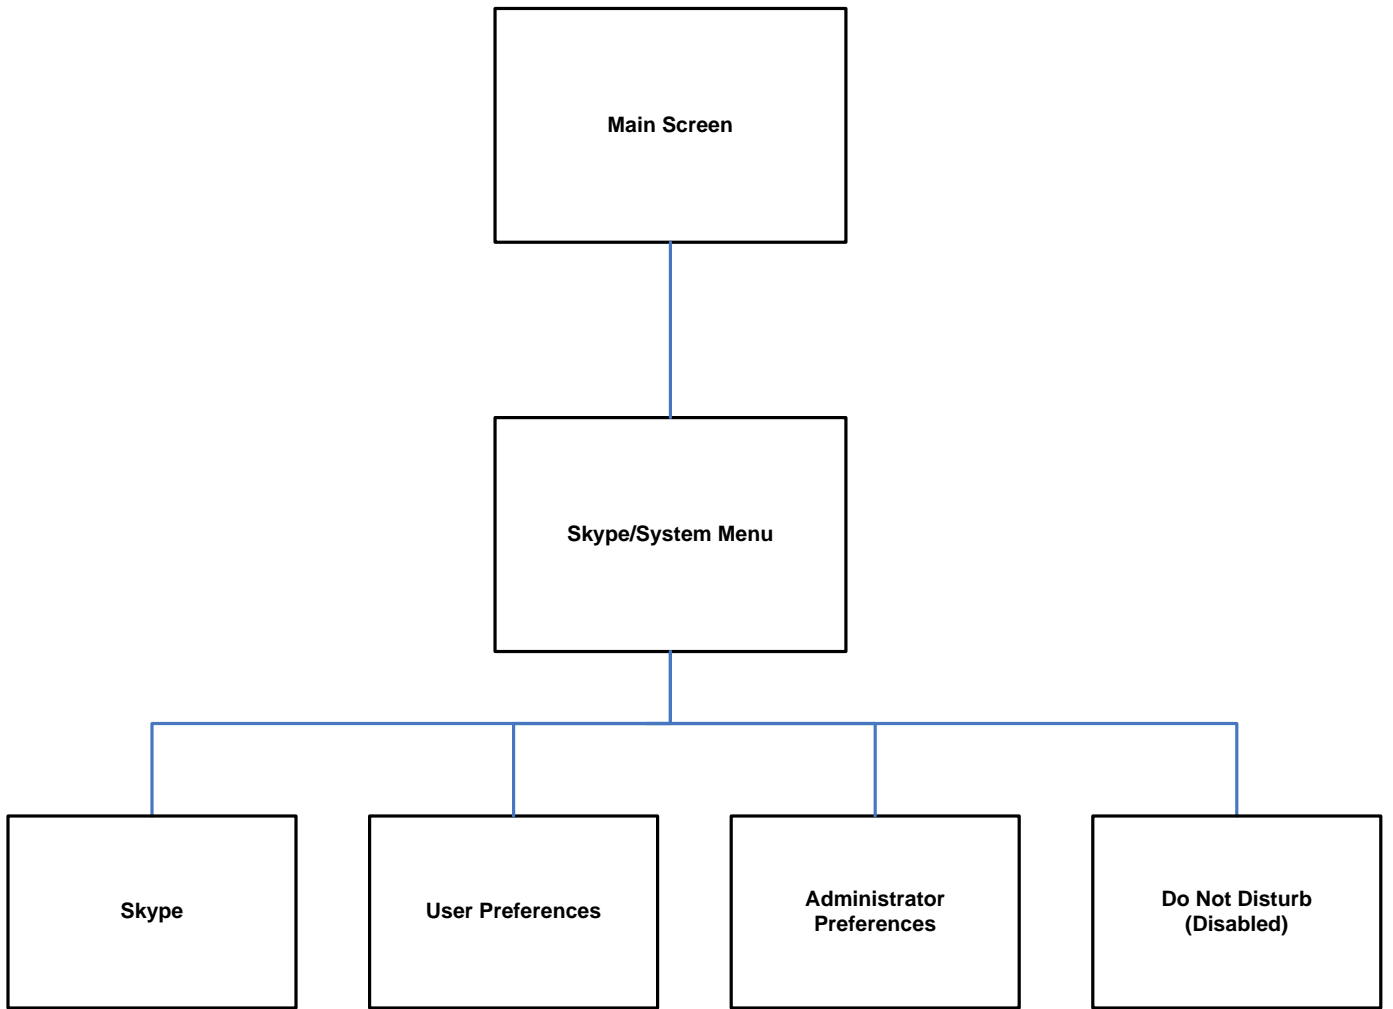

## **LifeSize® Passport™ Configuration Preferences Version 4.7**

This document presents a visual depiction of the preferences users and administrators can set to configure LifeSize Passport using software release v4.7.

These diagrams represent the organizational flow of these preferences as they appear in the user interface. The default value for each preference is listed in parenthesis, where applicable.

- Audio Codec Order:**
1. AAC-LC
  2. Polycom® Siren14™ (48 kb/s)
  3. Polycom® Siren14™ (32 kb/s)
  4. Polycom® Siren14™ (24 kb/s)
  5. G.711 (A-Law)
  6. G.729
  7. G.728
  8. G.711 (μ-Law)
  9. G.722