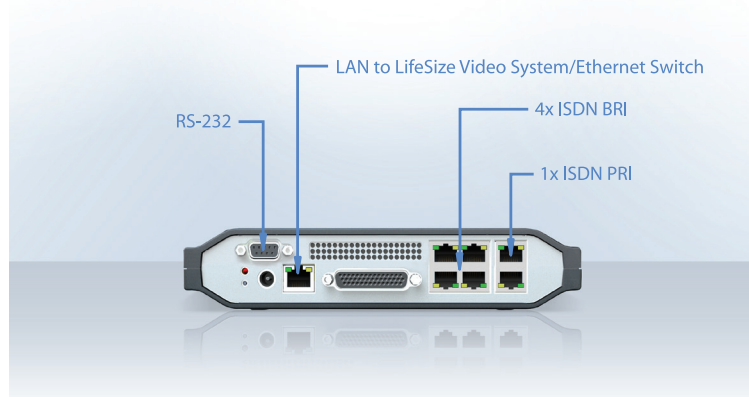

*Exception is LifeSize® Passport™

Headquarters
Austin, Texas, USA
+1 512 347 9300
Toll Free US +1 877 543 3749

EMEA Regional Office
Munich, Germany
+49 89 20 70 76 0
Toll Free Europe +00 8000 999 09 799

www.lifesize.com
E-mail info@lifesize.com

APAC Regional Office
Singapore
+65 6303 8370

Delivering the Ultimate Communication Experience

© 2013 Logitech. All rights reserved. Information contained in this document is subject to change without notice. LifeSize is the registered trademark or trademark of Logitech. All other trademarks are the property of their respective owners.

DS_Networker_EN_0713